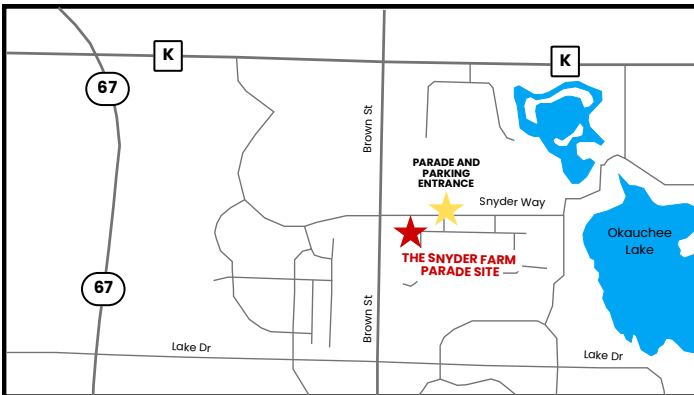

MAPS & DRIVING DIRECTIONS

Developed by Zach Building Co.

Oconomowoc

ON-SITE PARKING

OCONOMOWOC PARADE SITE - The Snyder Farm Parade site is located approximately 1.8 miles north of Hwy 16 in the southeast corner of the intersection of Brown St. (Cth P North) and Whalen Dr. / Snyder Way.

The entrance to the subdivision is located at coordinates 43.135302, - 88.456647

Developed by Berg Development and Carity Land Corp

Menomonee Falls

OFF-SITE SHUTTLE PARKING

SHUTTLE LOT LOCATION (Less than a 10 minute shuttle ride) The Parade Shuttle Parking Lot is located at the **U.S. Bank** office at 16900 W Capitol Dr. in Brookfield, approximately 0,2 miles east of N. Calhoun Rd. on the north side of Capitol Dr.

The parking lot entrance is located at coordinates 43.090528, -88.122244, and the pick-up /drop-off point is in the northwest corner of the parking lot.

For up to date parking and shuttle information, please check MBAparadeofhomes.com