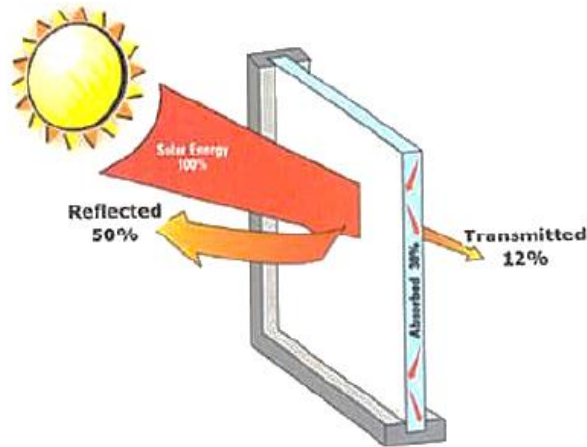

Where is 3M™ Window Film?

Stay cool, comfortable & energy efficient.

How do energy films work?

Unprotected
Glass

Glass with
Appropriate
Window Film

Window film reflects the sun's heat away from the building's interior while allowing visibility through the window from inside.

How Solar Control Films Work

- ▶ Films consist of an abrasion resistant hard coat, single or multiple film substrates, mounting adhesive and protective liner
- ▶ Typically installed on the interior surface of the glass
- ▶ Installed with a water-based “slip” solution
- ▶ Filmed glass can be cleaned with standard glass cleaning solution or soapy water