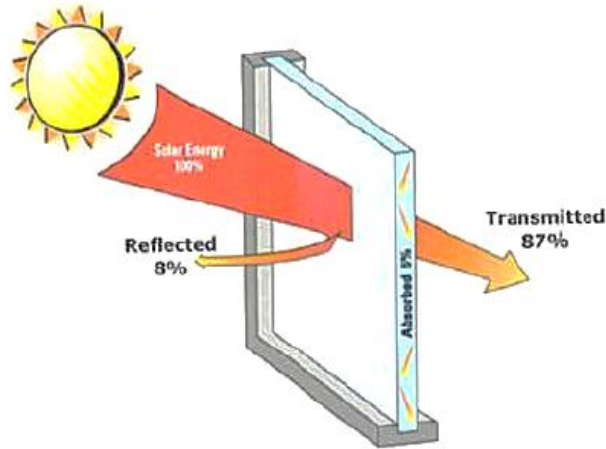

Where is 3M™ Window Film?

Stay cool, comfortable & energy efficient.

How do energy films work?

Unprotected
Glass

Glass with
Appropriate
Window Film

Window film reflects the sun's heat away from the building's interior while allowing visibility through the window from inside.

How Solar Control Films Work

- ▶ Films consist of an abrasion resistant hard coat, single or multiple film substrates, mounting adhesive and protective liner
- ▶ Typically installed on the interior surface of the glass
- ▶ Installed with a water-based “slip” solution
- ▶ Filmed glass can be cleaned with standard glass cleaning solution or soapy water