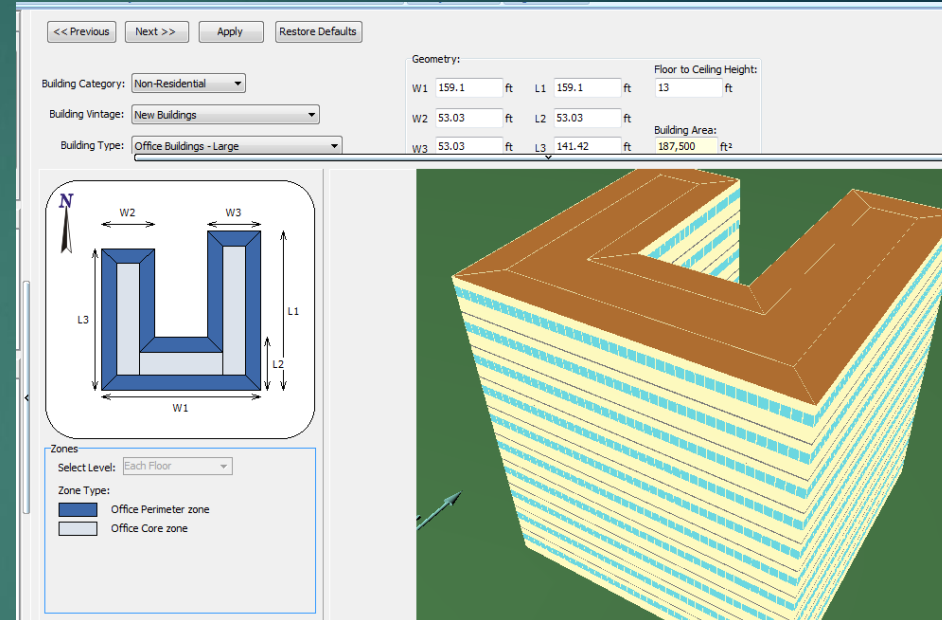

E-Film Energy Analysis Simulation

E-Film Calculations

- Project potential energy savings
- Project potential energy peak demand reduction
- Project potential ROI or payback
- Project potential carbon emission reduction
- If the project qualifies for power company incentives