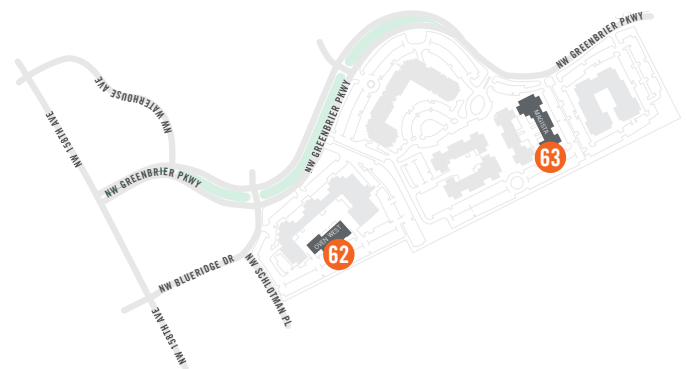

NIKE WHQ

UPDATED | JANUARY 4, 2024

- | | | | | | | |
|-------------|-------------------------------------|-----------------------|----------------------------|----------------------|-----------------------|-------------------------|
| 1 CORTEZ | 9 VICTORY | 17 THE PARK | 26 KEN GRIFFEY, JR. | 35 STEVE PREFONTAINE | 44 AIR TRAINER | 53 WINDRUNNER |
| 2 BOSTON | 10 ROSHE | 18 C. VIVIAN STRINGER | 27 NIKE SPORTS CENTER | 36 JOHN MCENROE | 45 AIR FORCE 1 | 54 CHALLENGE COURT |
| 3 DAYBREAK | 11 PEGASUS | 19 AIR VEER | 28 MICHAEL KRZYZEWSKI | 37 JOANIE'S | 46 ELITE | 55 ZOOM VAPOR |
| 4 EAGLE | 12 MOWABB | 20 VAPOR JET | 29 SERENA WILLIAMS | 38 MIKE SCHMIDT | 47 MERCURIAL | 56 DUNK |
| 5 MILER | 13 HUARACHE | 21 LEBRON JAMES | 30 TIGER WOODS CENTER | 39 NOLAN RYAN | 48 TIEMPO | 57 NIKE COMPANY STORE |
| 6 TALARIA | 14 NYC GARAGE | 22 SEBASTIAN COE | 31 LA GARAGE | 40 MICHAEL JORDAN | 49 TOTAL 90 | 58 TAILWIND (AIR MI) |
| 7 TERRA T/C | 15 TEMPO | 23 JERRY RICE | 32 COMMUTER BICYCLE CENTER | 41 BO JACKSON | 50 HAYWARD CONF. CTR. | 59 AIR ZOOM ALPHA |
| 8 SWIFT | 16 ADVANCED PRODUCT CREATION CENTER | 24 MIA HAMM | 33 DAN FOUTS | 42 DREAM SIX | 51 AIR MAX | 60 NIKE PRODUCT STORAGE |
| | | 25 PETE SAMPRAS | 34 NEXT% | 43 NIKE FREE | 52 FLYKNIT | |

WHQ NORTHWEST

61 DELTA FORCE

WHQ NORTHEAST

62 OVEN WEST
63 MAGISTA

WHQ EXTENDED

64 NIKE AIR HANGAR

65 PARK 217 PROMO WAREHOUSE
66 PARK 217 ARCHIVES

NIKE WHQ BUILDING ADDRESSES