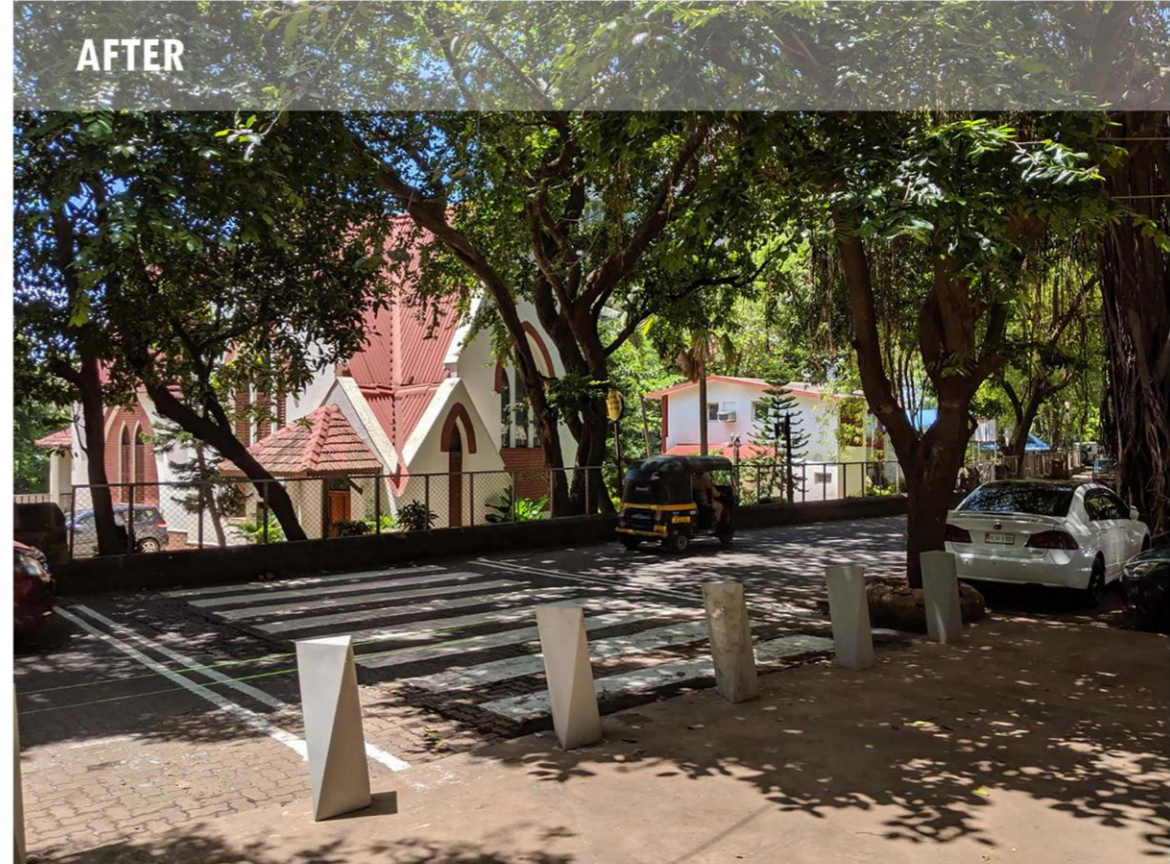

# ST. STEPHEN STEPS, BANDRA.

BEFORE

AFTER

before & after

BEFORE

AFTER

before & after

BEFORE

BEFORE

AFTER

AFTER

before & after

- EXISTING CONTOUR ———
- PROPOSED STEPS ———
- EXISTING STEPS ———
- CUT ———
- FILL ———
- LOWER LEVEL LANDING +1
- COMMUNITY SPACE 1 +2
- COMMUNITY SPACE 2 +3

events at the Steps

events at the Steps

installation art

installation art

ST. STEPHEN'S CHURCH

ELEVATION  
BANDRA, MUMBAI

*St. Stephen's Steps*

universal access

elevation

installation art

everyday

before & after