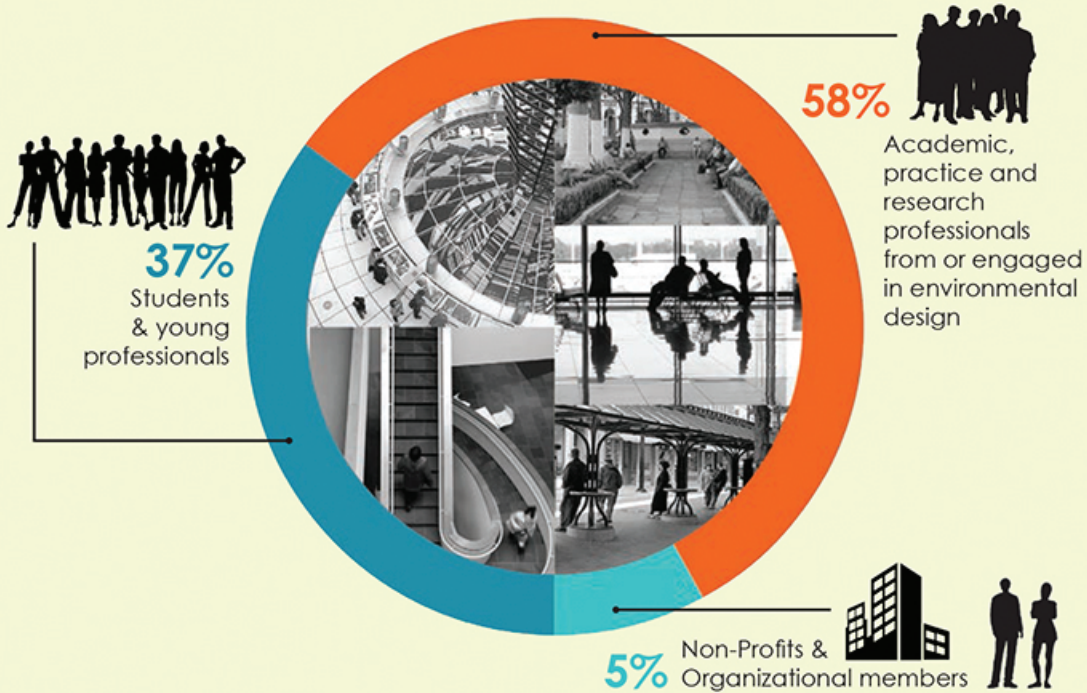

edra's community of members

global

- Australia
- Belgium
- Brazil
- Canada
- China
- Denmark
- Egypt
- Finland
- Germany
- India
- Indonesia
- Israel
- Italy
- Japan
- Jordan
- Kuwait
- Mexico
- Netherlands
- New Zealand
- Norway
- Qatar
- Russia
- Saudi Arabia
- Singapore
- South Korea
- Taiwan
- Turkey
- United Kingdom
- United States of America

who we are

In 1968, a group of socially motivated designers came together to form EDRA with the shared belief that the design professions could play a greater role in producing environments that mattered to people and where people mattered. Their vision was to create opportunities for linkage and exchange between people in the environment design professions and people in the social sciences to develop new knowledge. The union of design and research would advance our capacity to create livable and healthy places and meaningful people-place relationships.

Today EDRA is an international, interdisciplinary organization whose members hail from diverse environmental design fields and sectors. Over the course of 50 years EDRA's culture has remained true. The lively and engaged environmental design dialogues and debates have amplified. Our cause, of advancing environmental design knowledge and creating places that matter to people and where people matter, has grown too making EDRA more urgent and relevant than ever!

how we connect

- 50 years of annual conferences. EDRA51 will take place in Tempe, Arizona, April 4-7, 2020
- EDRA Connections newsletter
- Environment by Design e-newsletter
- EDRA Proceedings and Publications
- Social media engagement
- Graduate Student Workshop
- Translational Symposia
- Knowledge Networks
- Mobile Sessions
- Student Research Grant

recognition

- Certificate of Research Excellence (CORE)
- Great Places Awards
- EDRA Achievement Awards
- EDRA Best Paper Award
- Student Best Paper and Best Design Poster
- Student Research Grant

EDRA- Environmental Design Research Association
email: headquarters@edra.org
phone +1 (507) 339-4620