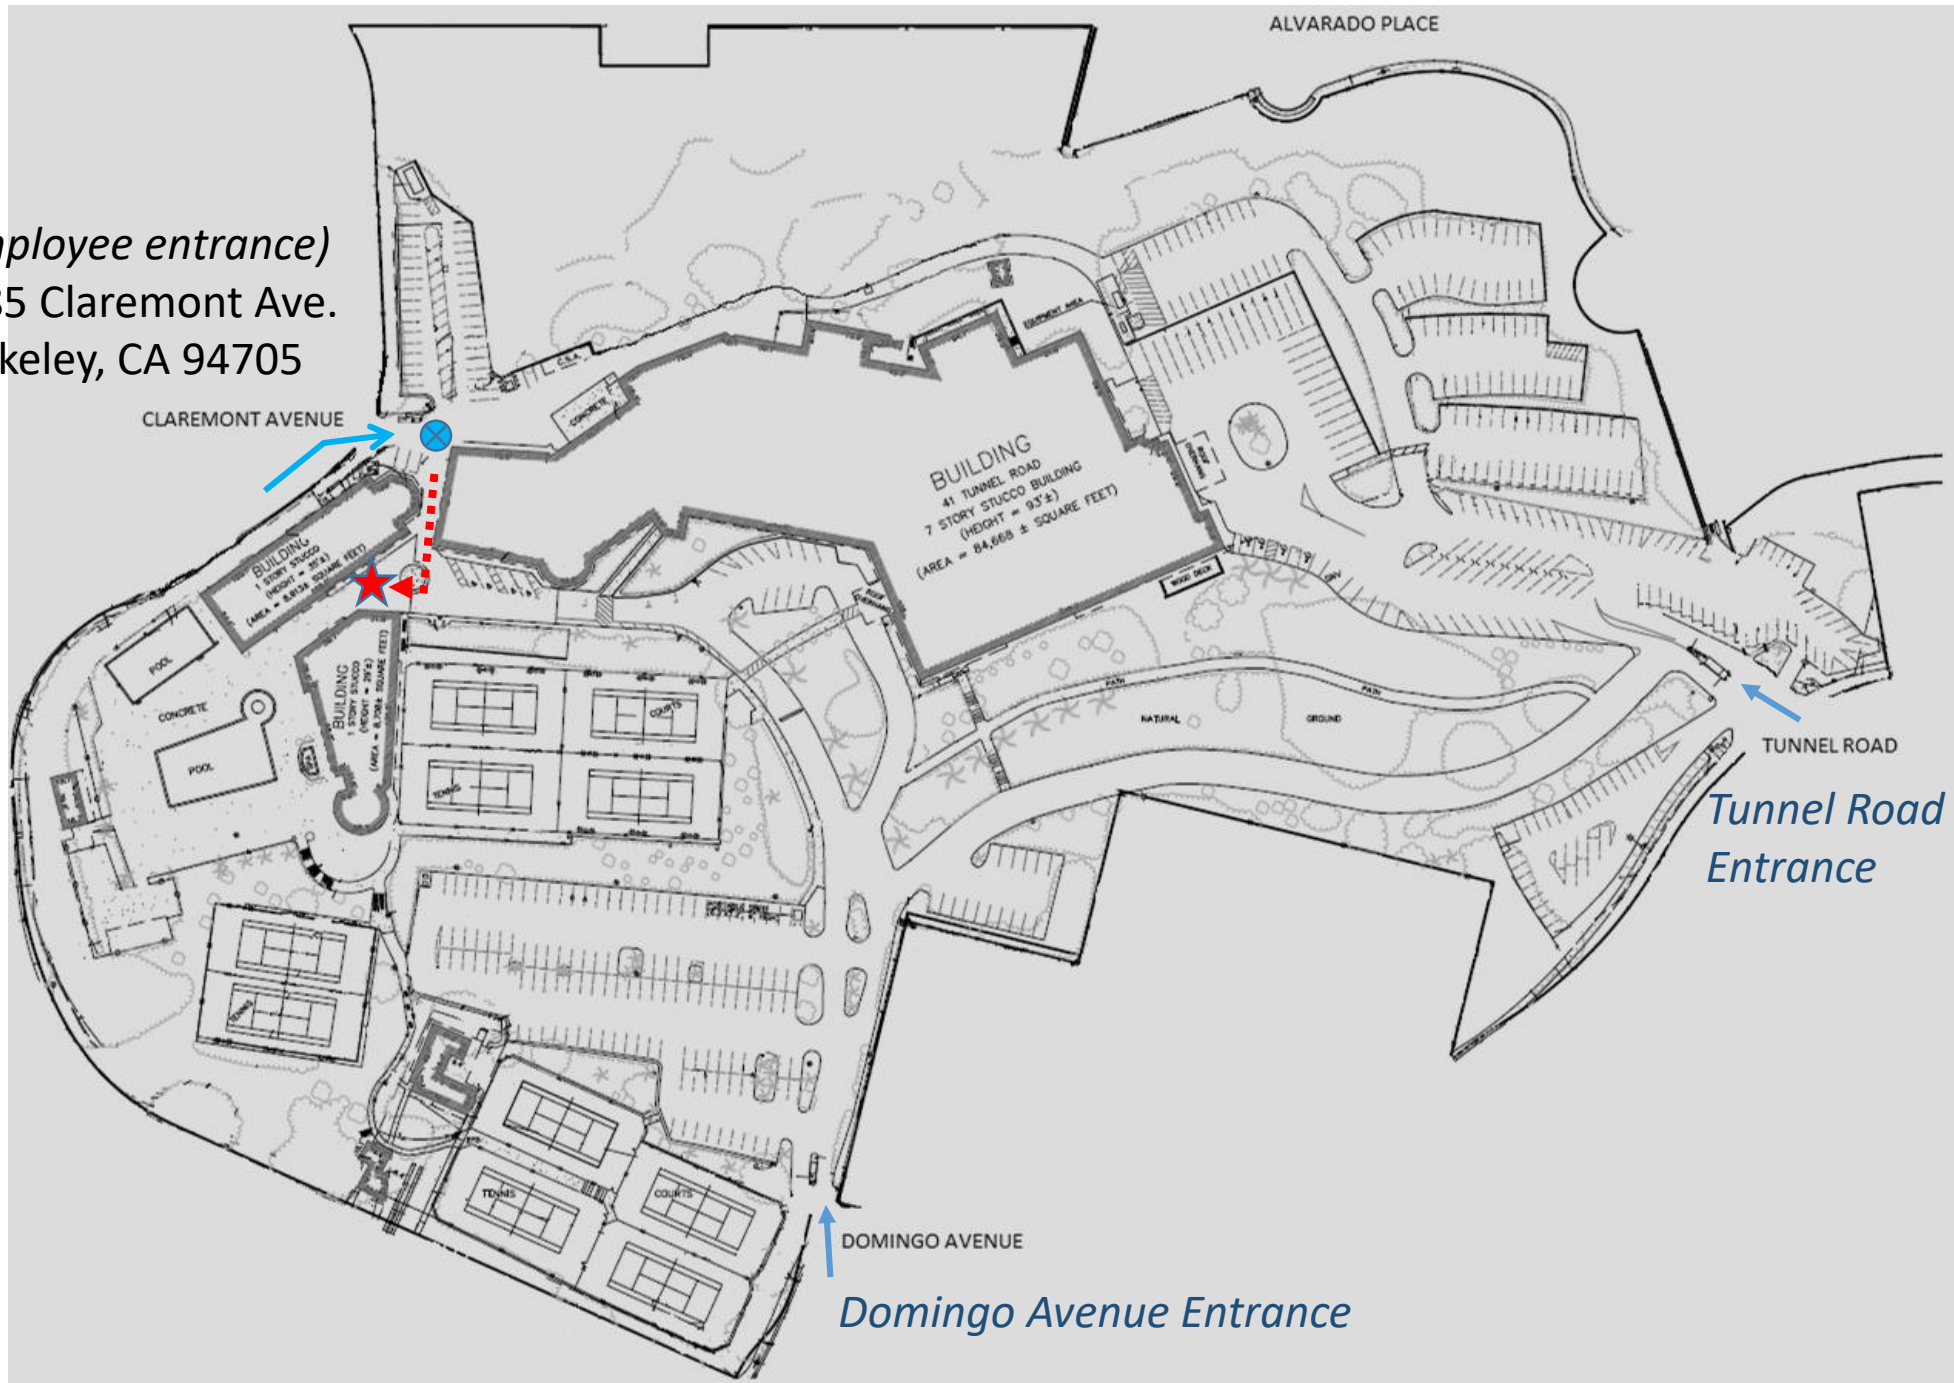

*(Employee entrance)*  
7285 Claremont Ave.  
Berkeley, CA 94705

*Tunnel Road Entrance*

*Domingo Avenue Entrance*

*(Employee entrance)*  
7285 Claremont Ave.  
Berkeley, CA 94705

7285 Claremont Ave.  
Berkeley, CA 94705