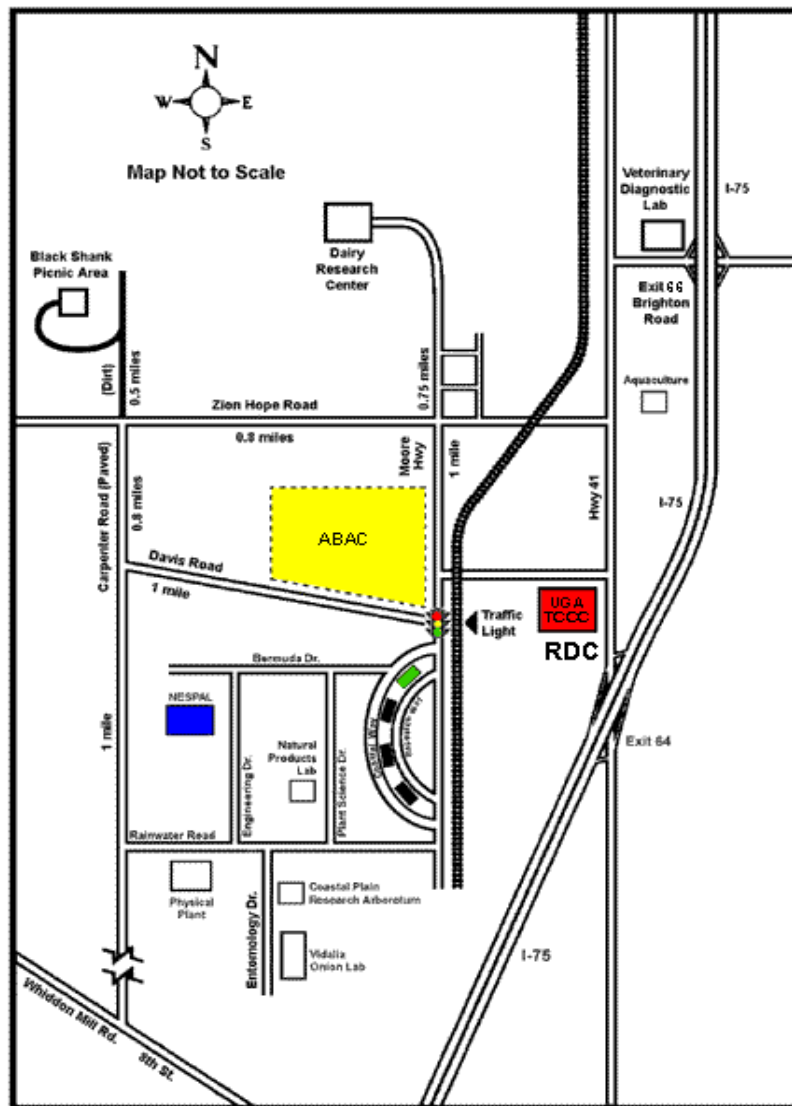

UGA TIFTON CAMPUS CONFERENCE CENTER (TCCC)
 (formerly referred to as the “UGA Rural Development Center”)
 P.O. BOX 1209
 TIFTON, GA 31793
 229-386-3416 229-386-3822 FAX

The University of Georgia Tifton Campus Conference Center (TCCC), collocated with the Rural Development Center, is strategically located in the geographic center of South Georgia at the crossroads of I-75, U.S. 319, U.S. 82 Sunshine Parkway and U.S. 41, at the intersection of I-75 and Highway 41 North in Tifton, Georgia.

The TCCC is only a one-hour drive from Albany, a two-hour drive from Macon or Tallahassee, and a three-hour drive from Atlanta, Athens, Savannah, Jacksonville and Montgomery.

- UGA Tifton Campus Conference Center (RDC)
- Tifton Campus Administration Building
- NESPAL
- Abraham Baldwin Agricultural College (ABAC)

From I-75, take Exit 64.