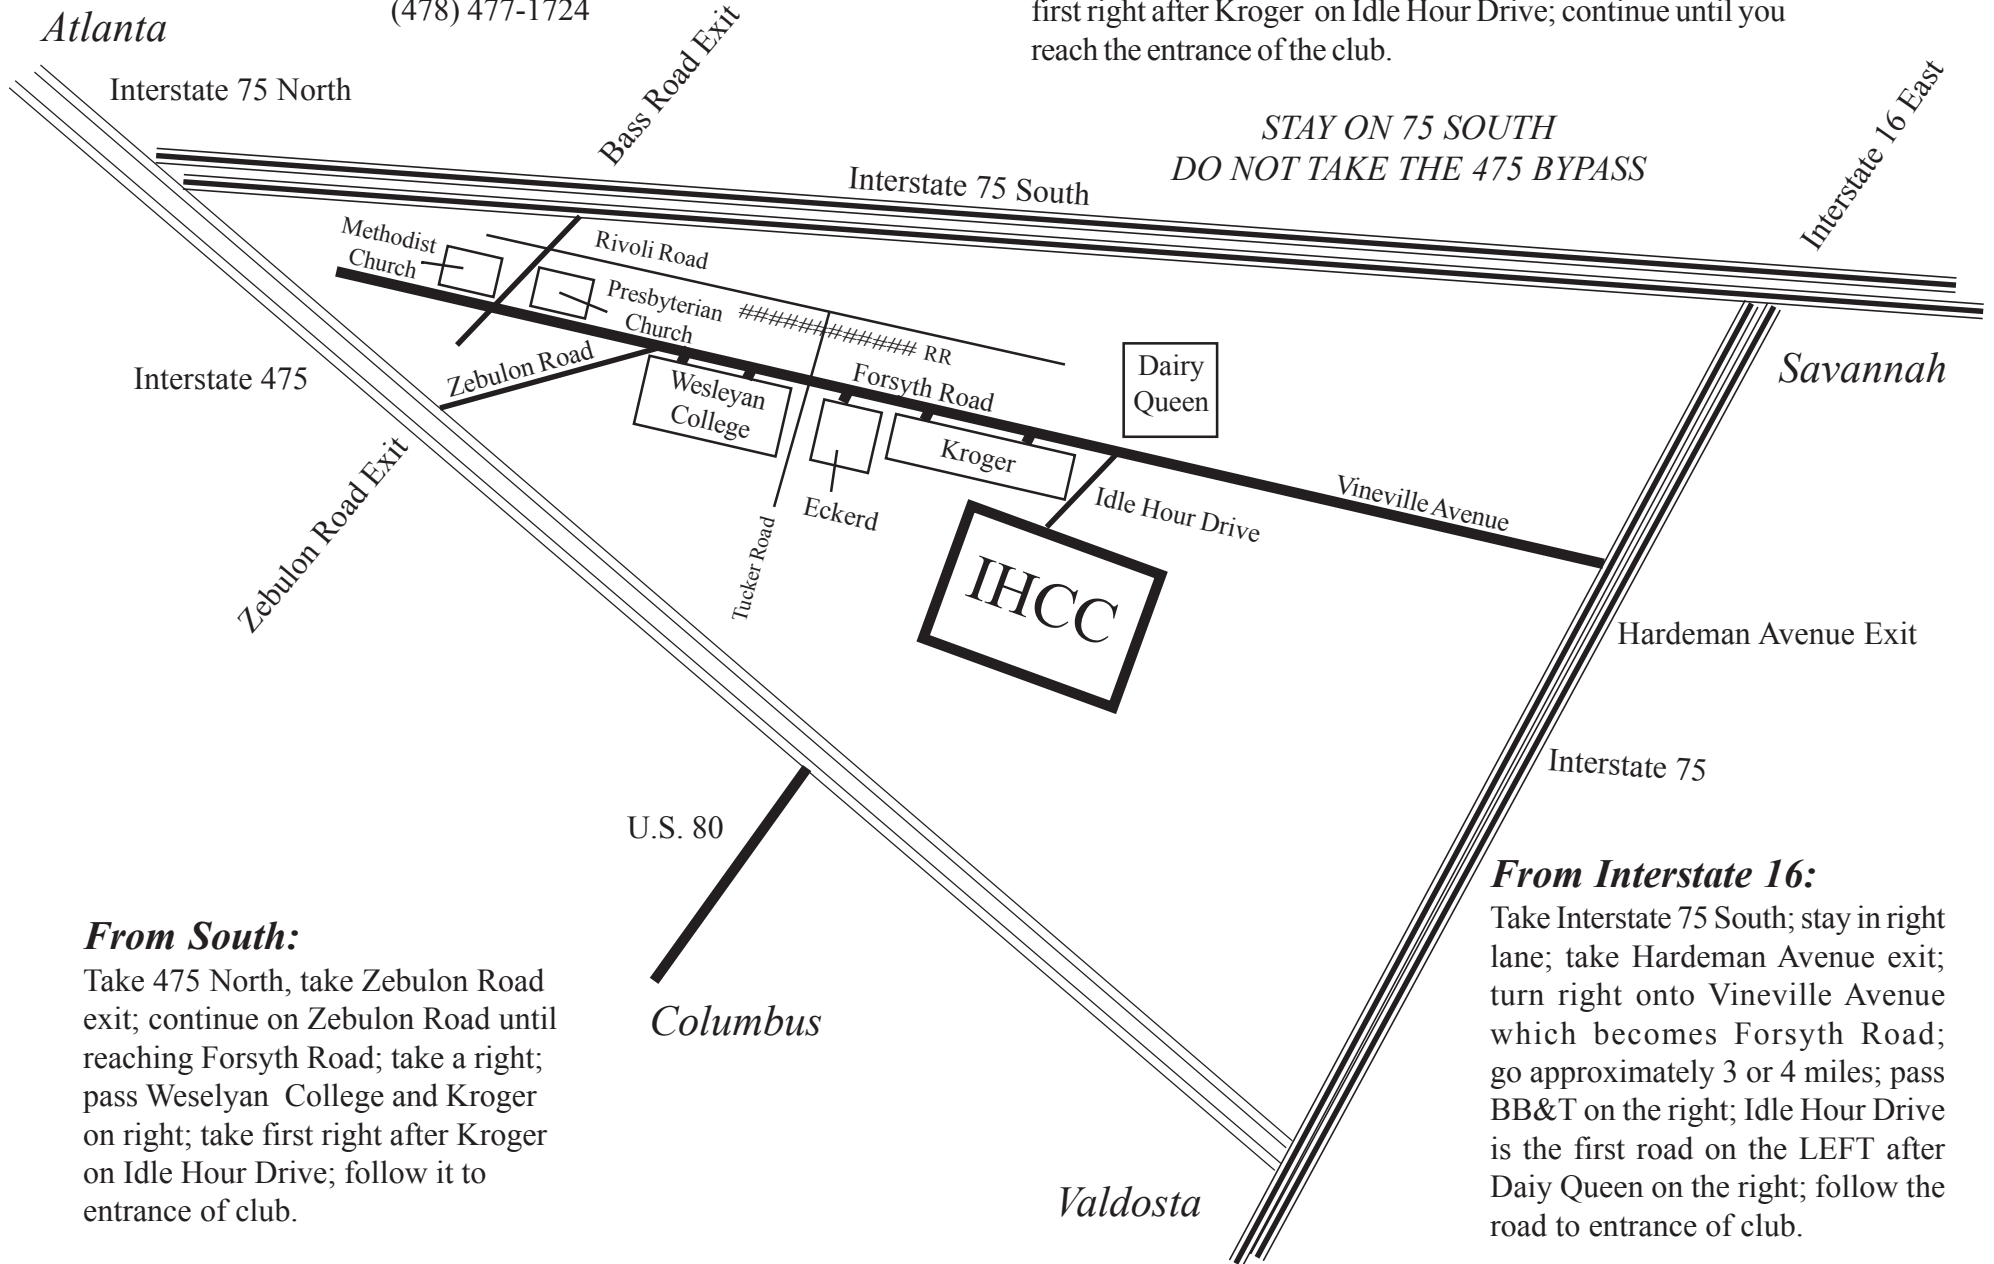

Directions to:
Idle Hour Country Club

251 Idle Hour Drive
Macon, Georgia 31210
(478) 477-1724

From Atlanta (coming 75 South):

Take Bass Road exit; turn right; continue until second stop light (churches are on right & left); turn left on Forsyth Road; continue until you pass Wesleyan College & Kroger on right; take first right after Kroger on Idle Hour Drive; continue until you reach the entrance of the club.

*STAY ON 75 SOUTH
DO NOT TAKE THE 475 BYPASS*

From South:

Take 475 North, take Zebulon Road exit; continue on Zebulon Road until reaching Forsyth Road; take a right; pass Wesleyan College and Kroger on right; take first right after Kroger on Idle Hour Drive; follow it to entrance of club.

From Interstate 16:

Take Interstate 75 South; stay in right lane; take Hardeman Avenue exit; turn right onto Vineville Avenue which becomes Forsyth Road; go approximately 3 or 4 miles; pass BB&T on the right; Idle Hour Drive is the first road on the LEFT after Dairy Queen on the right; follow the road to entrance of club.