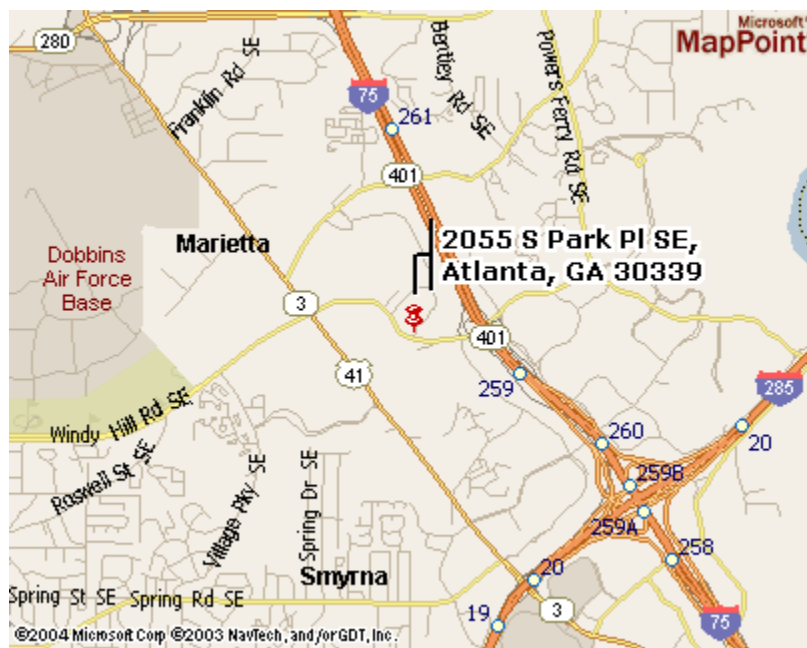

**DOUBLETREE ATLANTA – WINDY HILL
2055 SOUTH PARK PLACE
ATLANTA, GA 30339**

**LOCAL PHONE: (770) 272-9441
TOLL FREE: (800) 705-9140**

DIRECTIONS:

I-75 Exit 260, Windy Hill Road
If traveling I-75 North, take left crossing over I-75
If traveling I-75 South, take right after exiting
Take right at traffic light on South Park Place (just past Chick-Fil-A)
The DoubleTree will be on the right