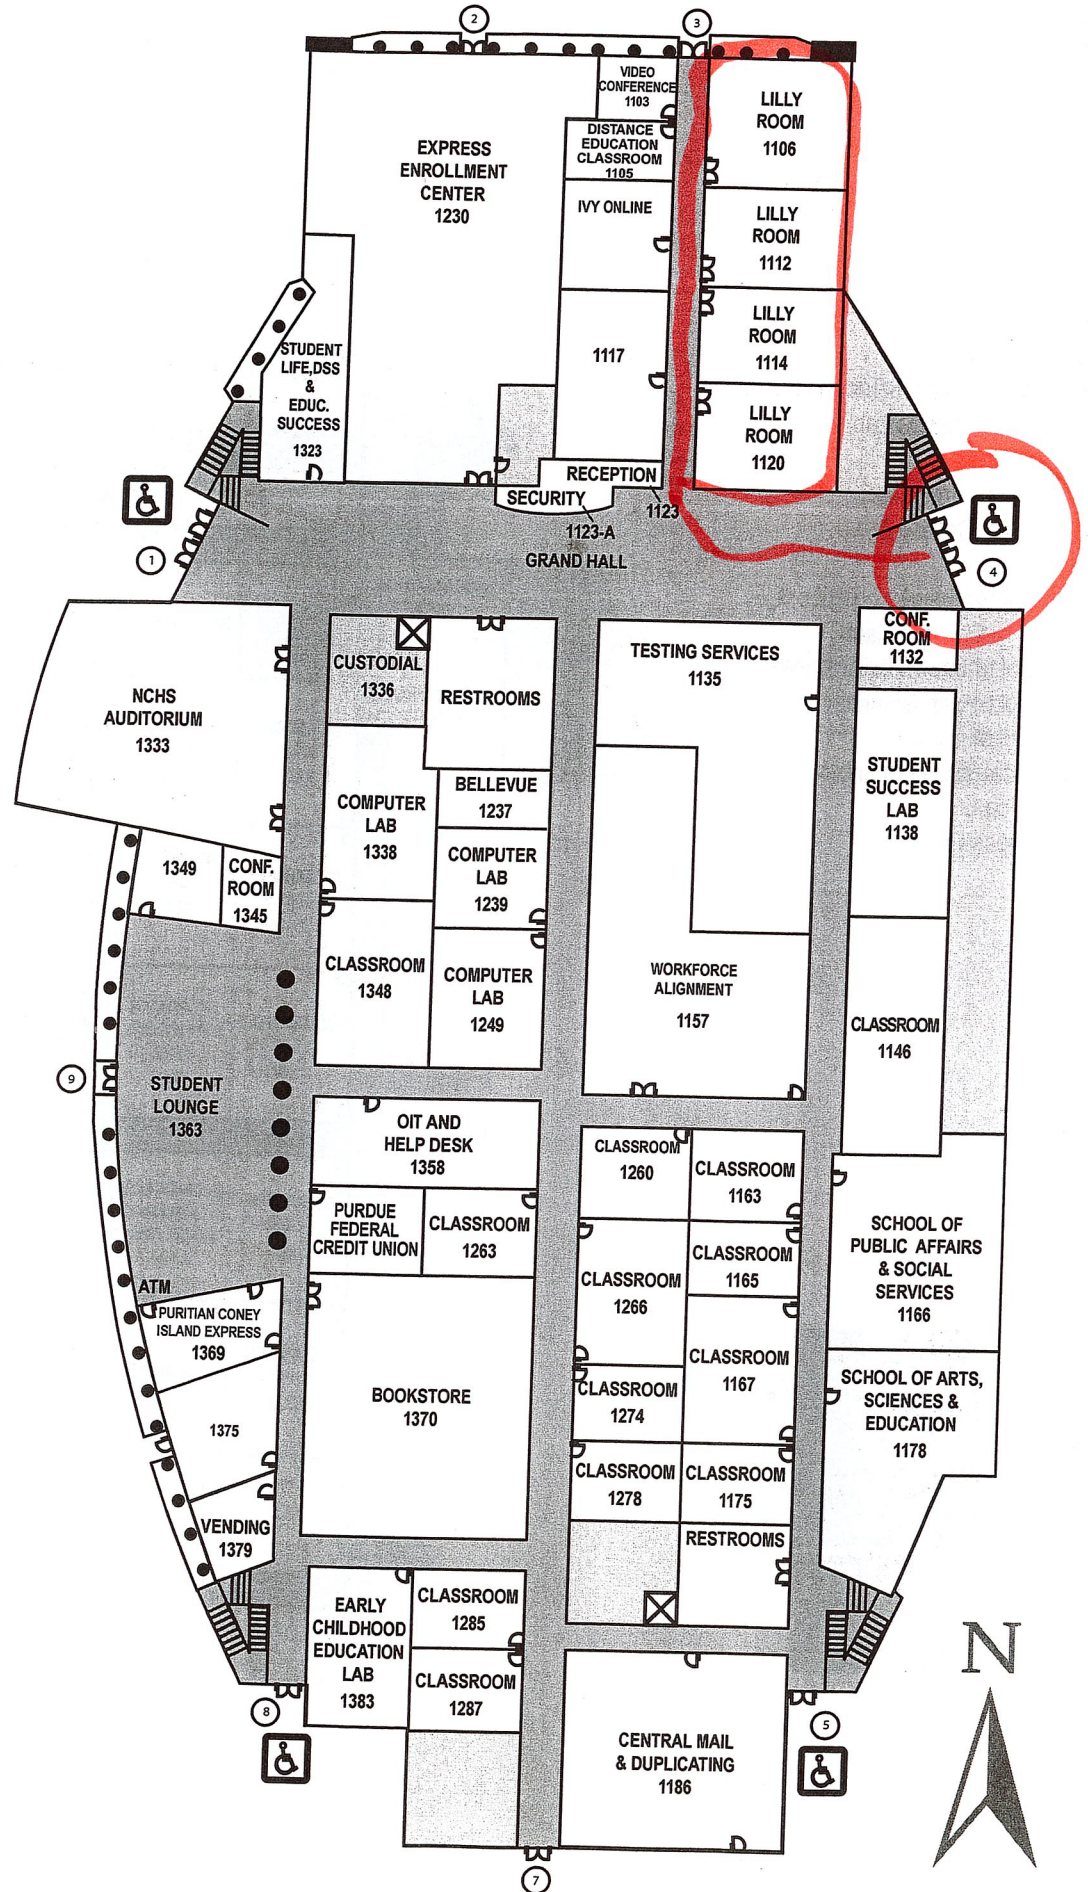

IVY HALL

FIRST FLOOR

- ATM
- Bookstore
- Central Mail & Duplicating
- Classrooms
- Computer Labs
- Disability Support Services
- Distance Education Classrooms
- Early Childhood Education Lab
- Elevators
- Express Enrollment Center
 - Admissions
 - Cashier
 - Diversity, Engagement & International Programs
 - Document Imaging
 - Enrollment Services
 - Financial Aid
 - Registrar
 - Student Success
 - Veterans Affairs
- Help Desk
- Ivy Online
- Lilly Rooms
- NCHS Auditorium
- OIT
- Purdue Federal Credit Union
- Reception
- Restrooms
- School of Arts, Sciences & Education
- School of Public Affairs & Social Services
- Security
- Student Lounge
- Student Life
- Testing Services
- Vending Machines
- Workforce Alignment

Ivy Hall
 3101 S. Creasy Lane
 Lafayette, Indiana 47905
a tobacco free campus